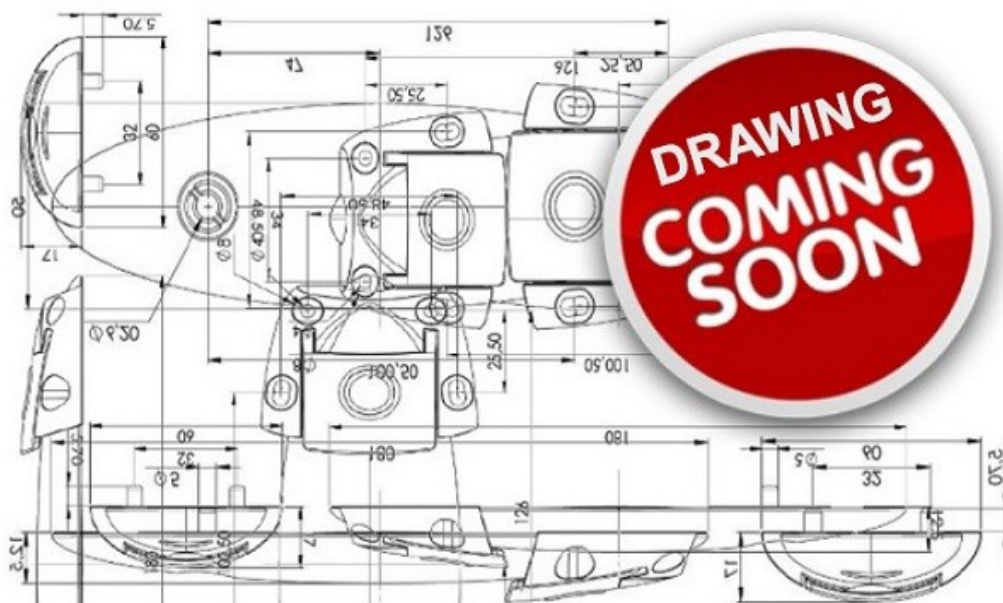

PRODUCT SHEET

Description:

D-Handle "Crow", cc 128mm,31x208mm,Walnut - Oiled,W/Screws M4x22mm

Item number:

17.03.003-0

Units	Box	Carton	HS Code	Barcode
Pcs.			9403910090	 5704866517652

SISO A/S

Mileparken 11
DK-2740 Skovlunde
Denmark
VAT: 24786013